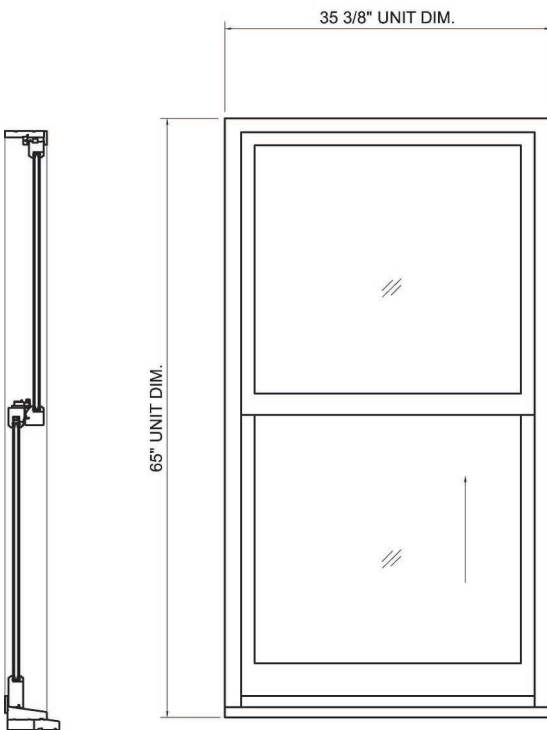

EXTERIOR ELEVATION OF HEARTWOOD
FOLDUP DOUBLE HUNG WINDOW UNIT
(CLOSED)

EXTERIOR ELEVATION OF HEARTWOOD
FOLDUP DOUBLE HUNG WINDOW UNIT
(OPEN)

SOLVES EGRESS ISSUES

HeartWood's unique FoldUp™ Window (*patent pending*) allows you to meet egress requirements of 5.7 sq. ft with a window that is **44% smaller** than a conventional double hung window.

EXTERIOR ELEVATION OF
CONVENTIONAL
DOUBLE HUNG WINDOW UNIT
(CLOSED)

EXTERIOR ELEVATION OF
CONVENTIONAL
DOUBLE HUNG WINDOW UNIT
(OPEN)