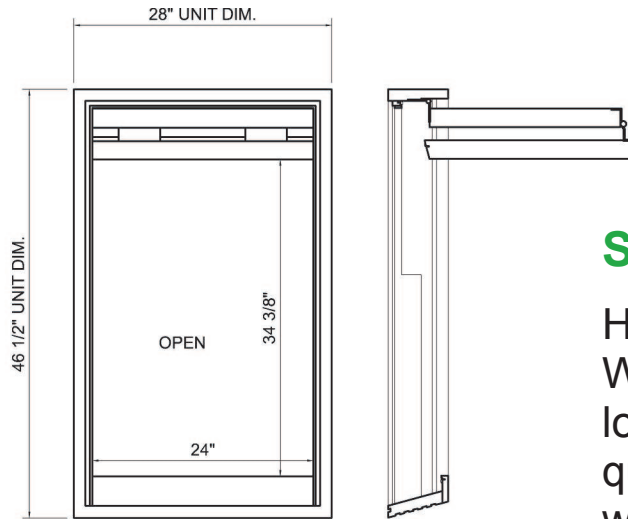

EXTERIOR ELEVATION OF HEARTWOOD
FOLDUP DOUBLE HUNG WINDOW UNIT
(CLOSED)

EXTERIOR ELEVATION OF HEARTWOOD
FOLDUP DOUBLE HUNG WINDOW UNIT
(OPEN)

SOLVES EGRESS ISSUES

HeartWood's unique FoldUp™ Window (*patent pending*) allows you to meet egress requirements of 5.7 sq. ft with a window that is **44% smaller** than a conventional double hung window.

EXTERIOR ELEVATION OF
CONVENTIONAL
DOUBLE HUNG WINDOW UNIT
(CLOSED)

EXTERIOR ELEVATION OF
CONVENTIONAL
DOUBLE HUNG WINDOW UNIT
(OPEN)