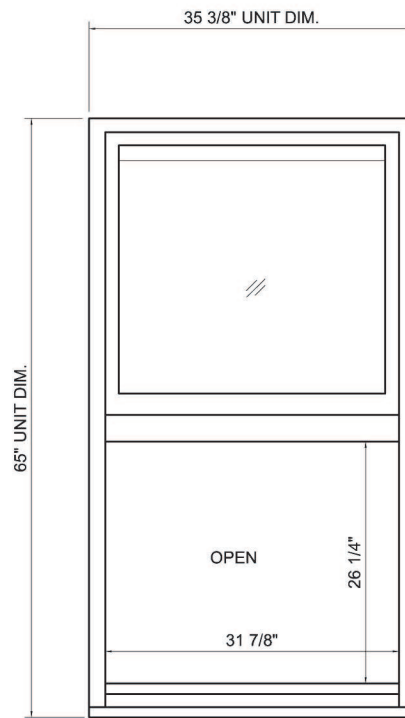

EXTERIOR ELEVATION OF HEARTWOOD
FOLDUP DOUBLE HUNG WINDOW UNIT
(CLOSED)

EXTERIOR ELEVATION OF HEARTWOOD
FOLDUP DOUBLE HUNG WINDOW UNIT
(OPEN)

SOLVES EGRESS ISSUES

HeartWood's unique FoldUp™ Window (*patent pending*) allows you to meet egress requirements of 5.7 sq. ft with a window that is **44% smaller** than a conventional double hung window.

EXTERIOR ELEVATION OF
CONVENTIONAL
DOUBLE HUNG WINDOW UNIT
(CLOSED)

EXTERIOR ELEVATION OF
CONVENTIONAL
DOUBLE HUNG WINDOW UNIT
(OPEN)